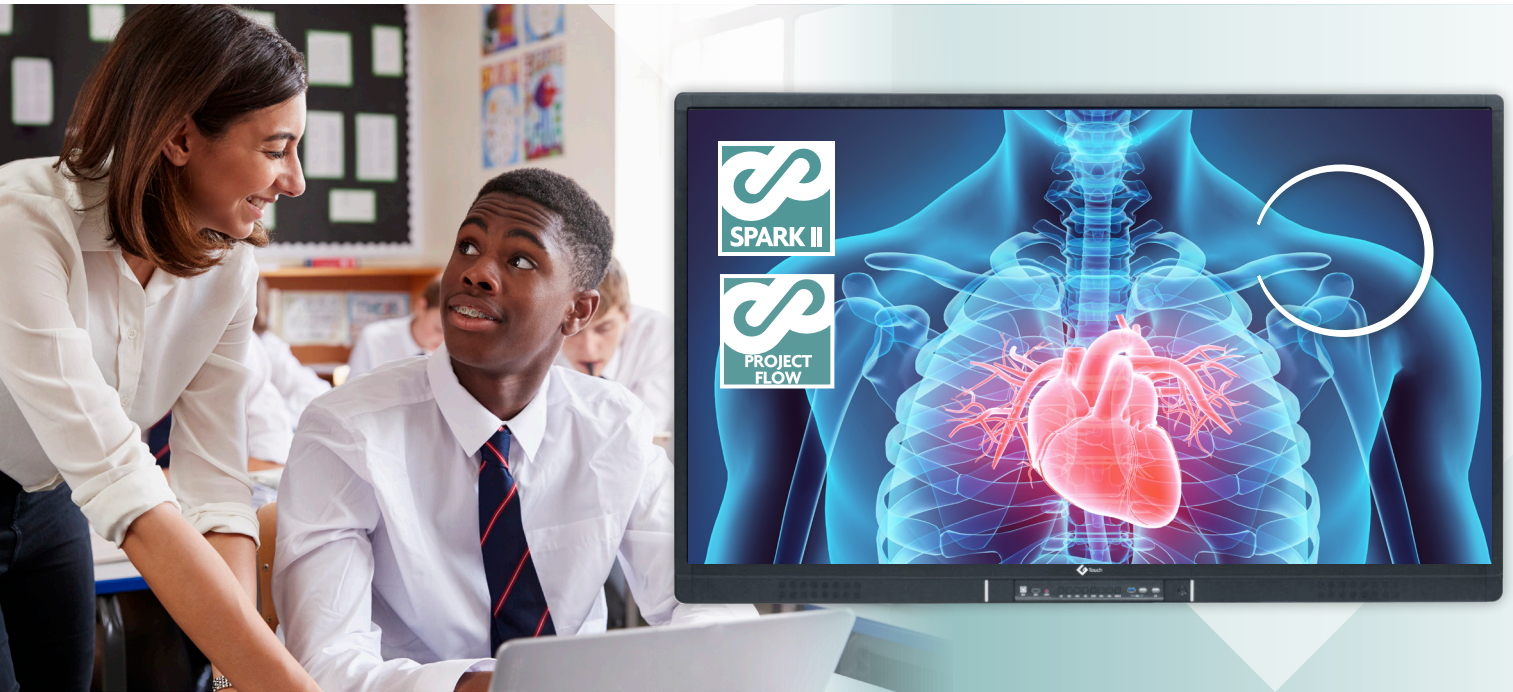

4K

G-Touch 4K Range

Genee World are always working hard to revolutionise schools, colleges and universities, the stunning new 4K G-Touch Touchscreen range is no exception.

4K technology provides the highest quality images available and provides users with ultra-high-definition quality, future-proofing any classroom or lecture theatre.

The G-Touch 4K range has been designed with an eye to the future in mind and offers front-facing speakers, 10-point touch and ease of use with the simple front-facing and side-facing buttons and connection ports which allow for devices to be connected via a range of different input choices.

With the crisp presentation display, it comes complete with an Android operating system and the ability to download apps via the Genee App Store. A G-Touch 4K Touchscreen is a powerful presentation tool with the ability to make lessons come to life. It will be a revolutionary addition to any school, college environment, enabling student and staff interaction and collaborative learning.

Multi-Touch

With multi-touch technology several students are able to work and collaborate on the screen at once.

Image Clarity

Provides the highest quality images and gives users ultra-high definition resolution, future-proofing any classroom.